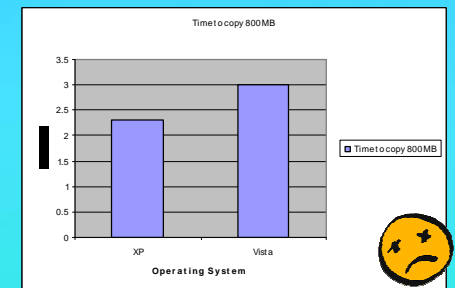

Conclusions

- •Wonderful UI
- •Improved security
- •Faster file searching
- •Extremely stable
- •Better than XP!!

SPONSORED BY

Bright Ideas®
Projects 39